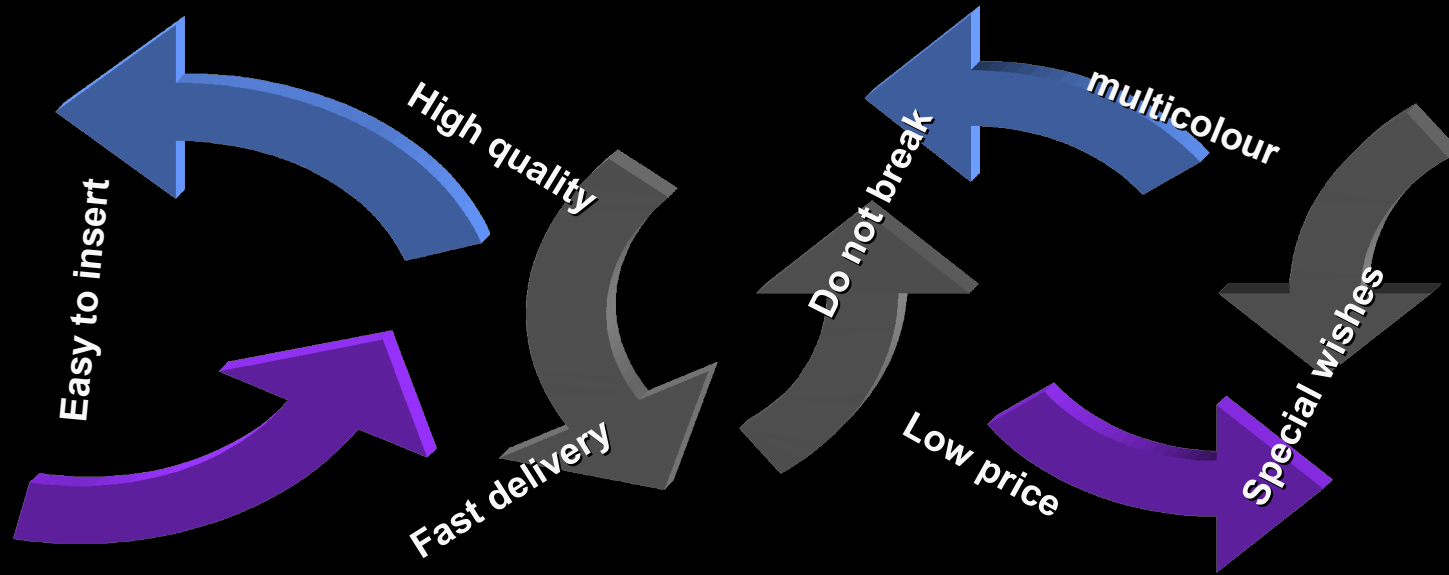

Reborn Dolleyes

newest release

07.01.07

from A & C Glasaugen/Lauscha

- Plastikeyes for „Reborn – Dolls“ are replaced by glasseyes when flat (semistale) in germany and also in the USA
- They are easy to insert and do not break easily
- A good price

Aviable samples

- 10 pairs 18mm and 20mm
- Blue, brown & antik

Strengths

Contact if you are interestet:

- A & C Augen aus Glas
Christine Bätz-Dölle
Ringstraße 97
D-98724 Lauscha/Thüringen
Tel.: 036702-21637 Fax: 036702-22036
Mail: glasaugen@web.de
- Web: www.glasaugen.net